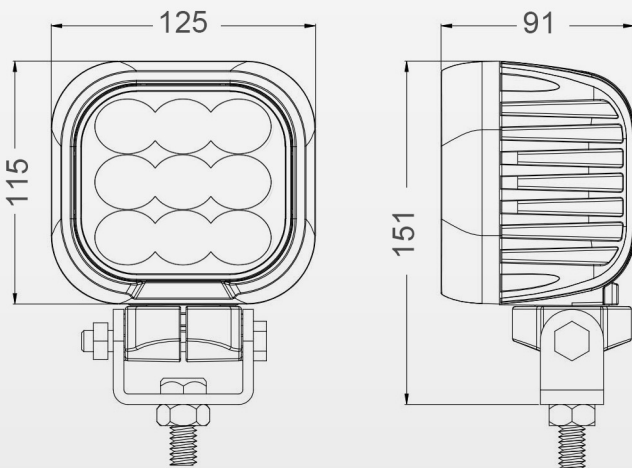

90W

8000LM

IP68

**MULTI-VOLT
9-32V**

EMC CISPR 25 – Class 4

SKU: B690WF & B690WS

SPECOFOCATOPNS:

Power	90W
Voltage range	9-32V
Luminous flux	8000LM
Light type	9pcs OSRAM 10W
Waterproof rate	IP68
Material	PC lens
Operating temperature	-45°C-+85°C
Beam	flood and spot beam optional
Material of housing	aluminum alloy
EMC CISPR 25 – Class 4	