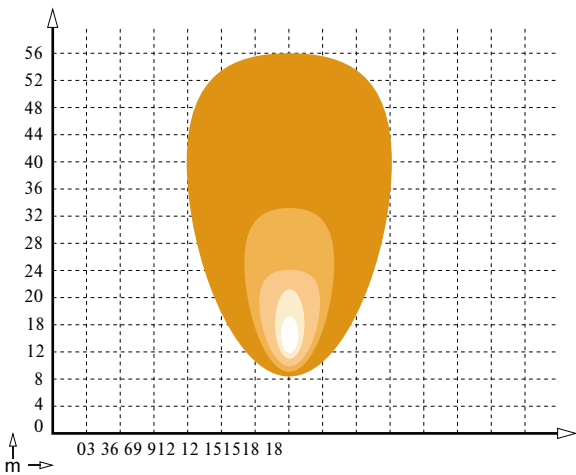

BASE6 HD Series 90W Work Light

90W

8000LM

IP68

**MULTI-VOLT
9-32V**

EMC CISPR 25- Class 4

LED-FLOOD

LED-SPOT

Model: B690W

SPECIFICATIONS:

Power	90W
Voltage range	9-32V DC
Luminous flux	8000LM
Light type	9pcs OSRAM 10W
Waterproof rate	IP68
Material	PC lens
Operating temperature	-45 C~+85 C
Beam	flood and spot beam optional
Material of housing EMC	aluminum alloy
CISPR 25- Class 4	Deutsch connector 2-pin Optional