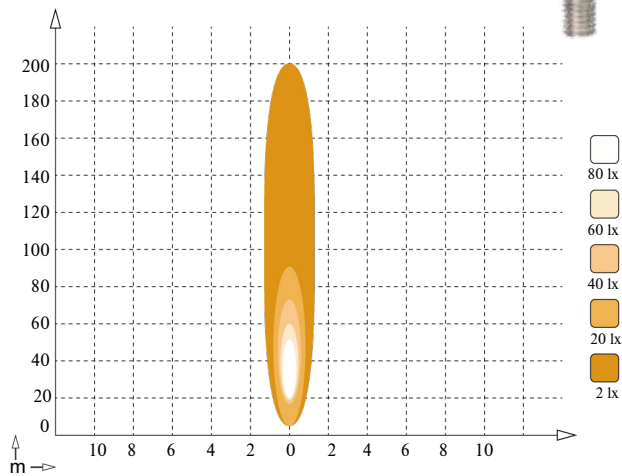

BASE6 HD Series 90W Work Light

90W

8000LM

IP68

**MULTI-VOLT
9-32V**

EMC CISPR 25- Class 4

LED-FLOOD

LED-SPOT

Model: B690W

SPECIFICATIONS:

Power	90W
Voltage range	9-32V DC
Luminous flux	8000LM
Light type	9pcs OSRAM 10W
Waterproof rate	IP68
Material	PC lens
Operating temperature	-45 C~+85 C
Beam	flood and spot beam optional
Material of housing EMC	aluminum alloy
CISPR 25- Class 4	Deutsch connector 2-pin Optional