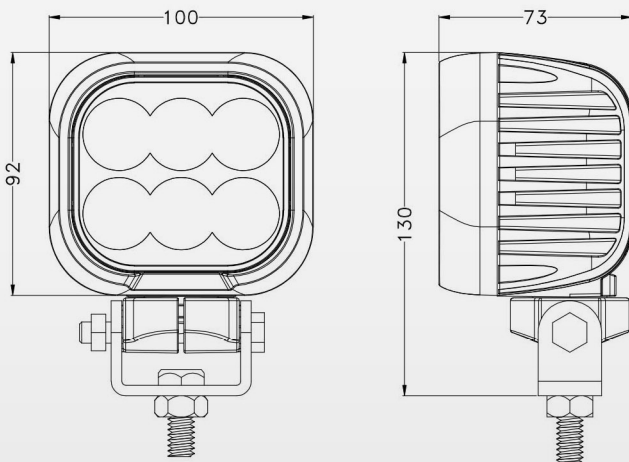

60W

5400LM

IP68

**MULTI-VOLT
9-32V**

EMC CISPR 25 – Class 4

SKU: B660WF & B660WS

SPECOFOCATOPNS:

Power	60W
Voltage range	9-32V
Luminous flux	5400LM
Light type	6pcs OSRAM 10W
Waterproof rate	IP68
Material	PC lens
Operating temperature	-45°C-+85°C
Beam	flood and spot beam optional
Material of housing	aluminum alloy
EMC CISPR 25 – Class 4	