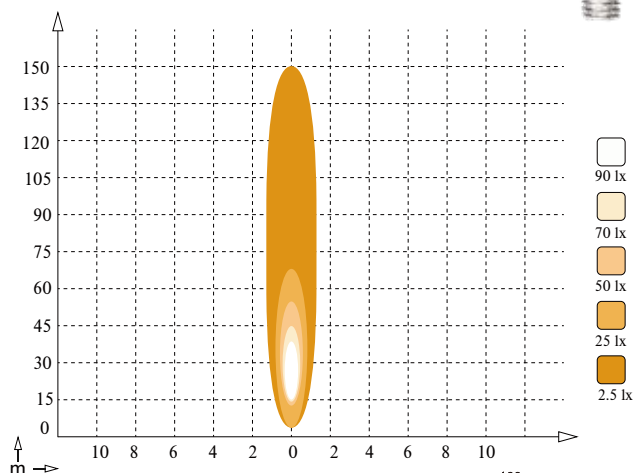

BASE6 HD Series 60W Work Light

60W

5400LM

IP68

**MULTI-VOLT
9-32V**

EMC CISPR 25- Class 4

LED-FLOOD

LED-SPOT

Model: B660W

SPECIFICATIONS:

Power	60W
Voltage range	9-32V DC
Luminous flux	5400LM
Light type	6pcs OSRAM 10W
Waterproof rate	IP68
Material	PC lens
Operating temperature	-45 C~+85 C
Beam	flood and spot beam optional
Material of housing EMC	aluminum alloy
CISPR 25- Class 4	Deutsch connector 2-pin Optional