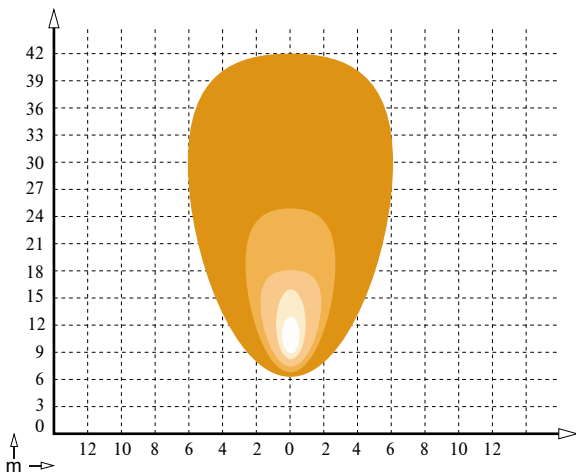

BASE6 HD Series 60W Work Light

60W

5400LM

IP68

**MULTI-VOLT
9-32V**

EMC CISPR 25- Class 4

LED-FLOOD

LED-SPOT

Model: B660W

SPECIFICATIONS:

Power	60W
Voltage range	9-32V DC
Luminous flux	5400LM
Light type	6pcs OSRAM 10W
Waterproof rate	IP68
Material	PC lens
Operating temperature	-45 C~+85 C
Beam	flood and spot beam optional
Material of housing EMC	aluminum alloy
CISPR 25- Class 4	Deutsch connector 2-pin Optional