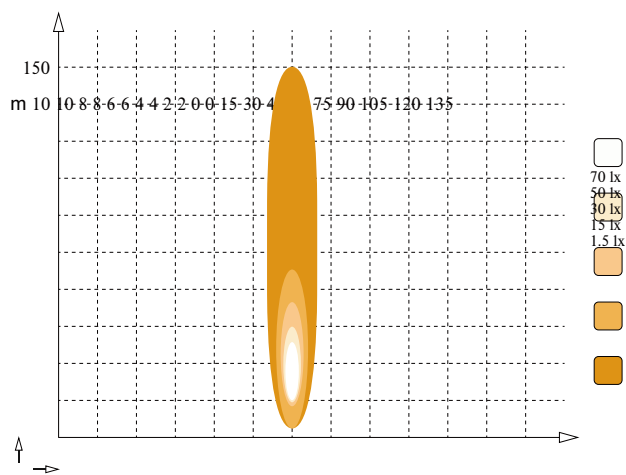

BASE6 HD Series 40W Work Light

40W

3600LM

IP68

**MULTI-VOLT
9-32V**

EMC CISPR 25- Class 4

LED-FLOOD

LED-SPOT

Model: B640W

SPECIFICATIONS:

Power	40W
Voltage range	9-32V DC
Luminous flux	3600LM
Light type	4pcs OSRAM 10W
Waterproof rate	IP68
Material	PC lens
Operating temperature	-45 C~+85 C
Beam	flood and spot beam optional
Material of housing EMC	aluminum alloy
CISPR 25- Class 4	Deutsch connector 2-pin Optional

Front

Side

Back