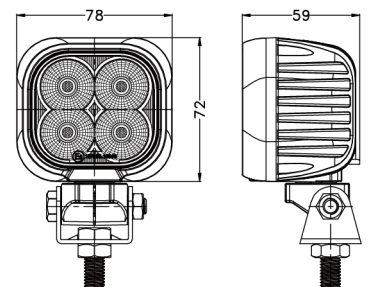

BASE6 HD Series 40W Work Light

40W

3600LM

IP68

**MULTI-VOLT
9-32V**

EMC CISPR 25- Class 4

LED-FLOOD

LED-SPOT

Model: B640W

SPECIFICATIONS:

Power	40W
Voltage range	9-32V DC
Luminous flux	3600LM
Light type	4pcs OSRAM 10W
Waterproof rate	IP68
Material	PC lens
Operating temperature	-45 C~+85 C
Beam	flood and spot beam optional
Material of housing EMC	aluminum alloy
CISPR 25- Class 4	Deutsch connector 2-pin Optional

Front

Side

Back