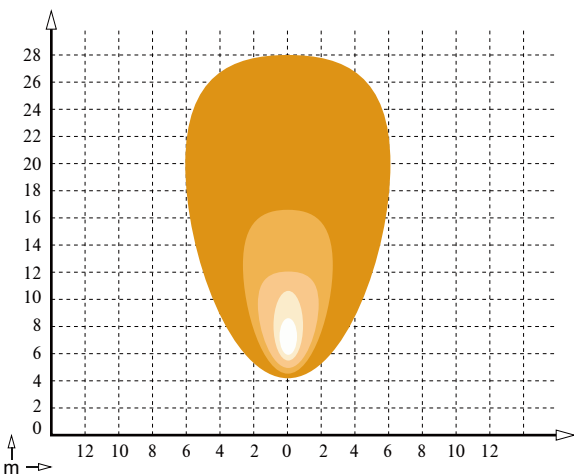

BASE6 HD Series 40W Work Light

40W

3600LM

IP68

**MULTI-VOLT
9-32V**

EMC CISPR 25- Class 4

LED-FLOOD

LED-SPOT

Model: B640W

SPECIFICATIONS:

Power	40W
Voltage range	9-32V DC
Luminous flux	3600LM
Light type	4pcs OSRAM 10W
Waterproof rate	IP68
Material	PC lens
Operating temperature	-45 C~+85 C
Beam	flood and spot beam optional
Material of housing EMC	aluminum alloy
CISPR 25- Class 4	Deutsch connector 2-pin Optional

Front

Side

Back