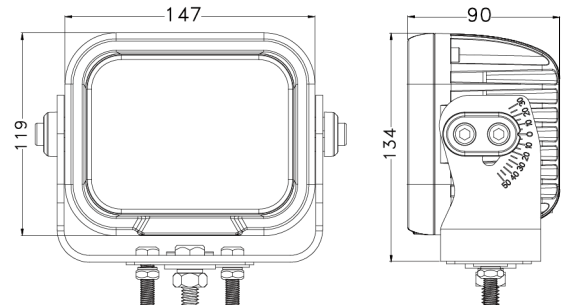

BASE6 HD Series 120W Work Light

120W

10800LM

IP68

**MULTI-VOLT
9-32V**

EMC CISPR 25- Class 4

LED-FLOOD

LED-SPOT

Model: B6120W

SPECIFICATIONS:

Power	120W
Voltage range	9-32V DC
Luminous flux	10800LM
Light type	12pcs OSRAM 10W
Waterproof rate	IP68
Material	PC lens
Operating temperature	-45 C~+85 C
Beam	flood and spot beam optional
Material of housing EMC	aluminum alloy
CISPR 25- Class 4	Deutsch connector 2-pin Optional

Front

Side

Back