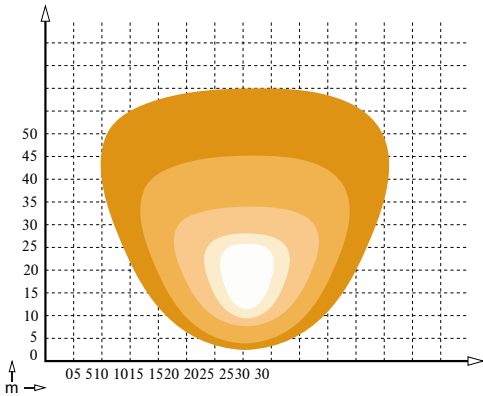

BASE6 HD Series 120W Work Light

120W

10800LM

IP68

**MULTI-VOLT
9-32V**

EMC CISPR 25- Class 4

LED-FLOOD

LED-SPOT

Model: B6120W

SPECIFICATIONS:

Power	120W
Voltage range	9-32V DC
Luminous flux	10800LM
Light type	12pcs OSRAM 10W
Waterproof rate	IP68
Material	PC lens
Operating temperature	-45 C~+85 C
Beam	flood and spot beam optional
Material of housing EMC	aluminum alloy
CISPR 25- Class 4	Deutsch connector 2-pin Optional

Front

Side

Back