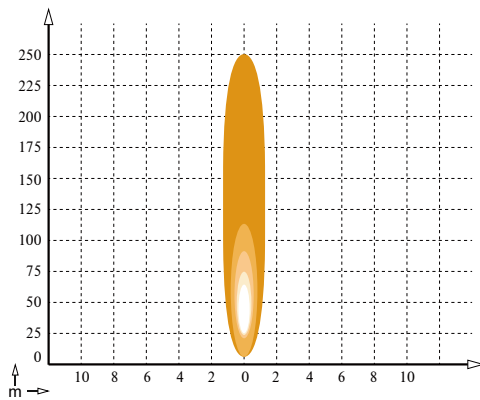

BASE6 HD Series 120W Work Light

120W

10800LM

IP68

**MULTI-VOLT
9-32V**

EMC CISPR 25- Class 4

LED-FLOOD

LED-SPOT

Model: B6120W

SPECIFICATIONS:

Power	120W
Voltage range	9-32V DC
Luminous flux	10800LM
Light type	12pcs OSRAM 10W
Waterproof rate	IP68
Material	PC lens
Operating temperature	-45 C~+85 C
Beam	flood and spot beam optional
Material of housing EMC	aluminum alloy
CISPR 25- Class 4	Deutsch connector 2-pin Optional

Front

Side

Back