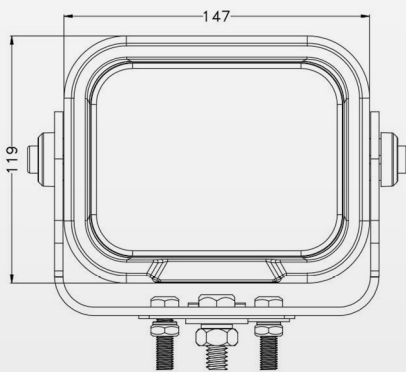

120W

10800LM

IP68

**MULTI-VOLT
9-32V**

EMC CISPR 25 – Class 4