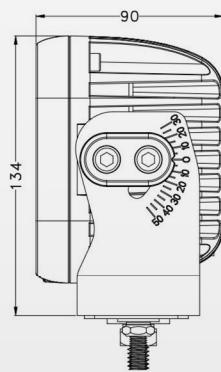

120W

10800LM

IP68

**MULTI-VOLT
9-32V**

EMC CISPR 25 – Class 4