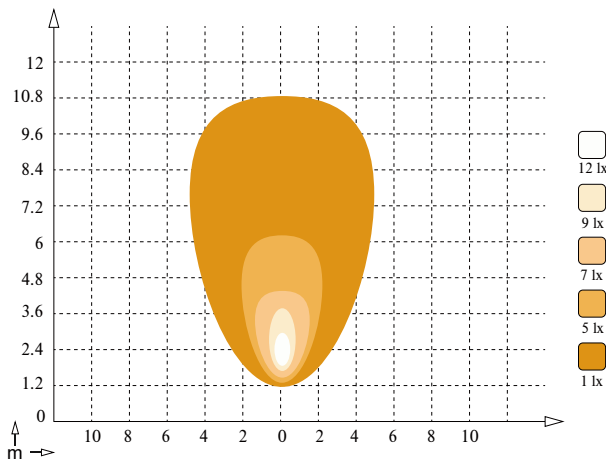

BASE6 HD Series 10W Work Light

10W

900LM

IP68

**MULTI-VOLT
9-32V**

EMC CISPR 25- Class 4

LED-FLOOD

LED-SPOT

Model: B610W

SPECIFICATIONS:

Power	10W
Voltage range	9-32V DC
Luminous flux	900LM
Light type	1pcs OSRAM 10W
Waterproof rate	IP68
Material	PC lens
Operating temperature	-45 C~+85 C
Beam	flood and spot beam optional
Material of housing EMC	aluminum alloy
CISPR 25- Class 4	Deutsch connector 2-pin Optional