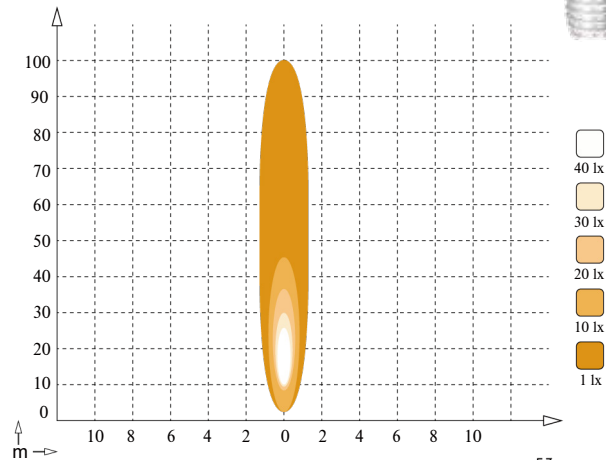

BASE6 HD Series 10W Work Light

10W

900LM

IP68

**MULTI-VOLT
9-32V**

EMC CISPR 25- Class 4

LED-FLOOD

LED-SPOT

Model: B610W

SPECIFICATIONS:

Power	10W
Voltage range	9-32V DC
Luminous flux	900LM
Light type	1pcs OSRAM 10W
Waterproof rate	IP68
Material	PC lens
Operating temperature	-45 C~+85 C
Beam	flood and spot beam optional
Material of housing EMC	aluminum alloy
CISPR 25- Class 4	Deutsch connector 2-pin Optional