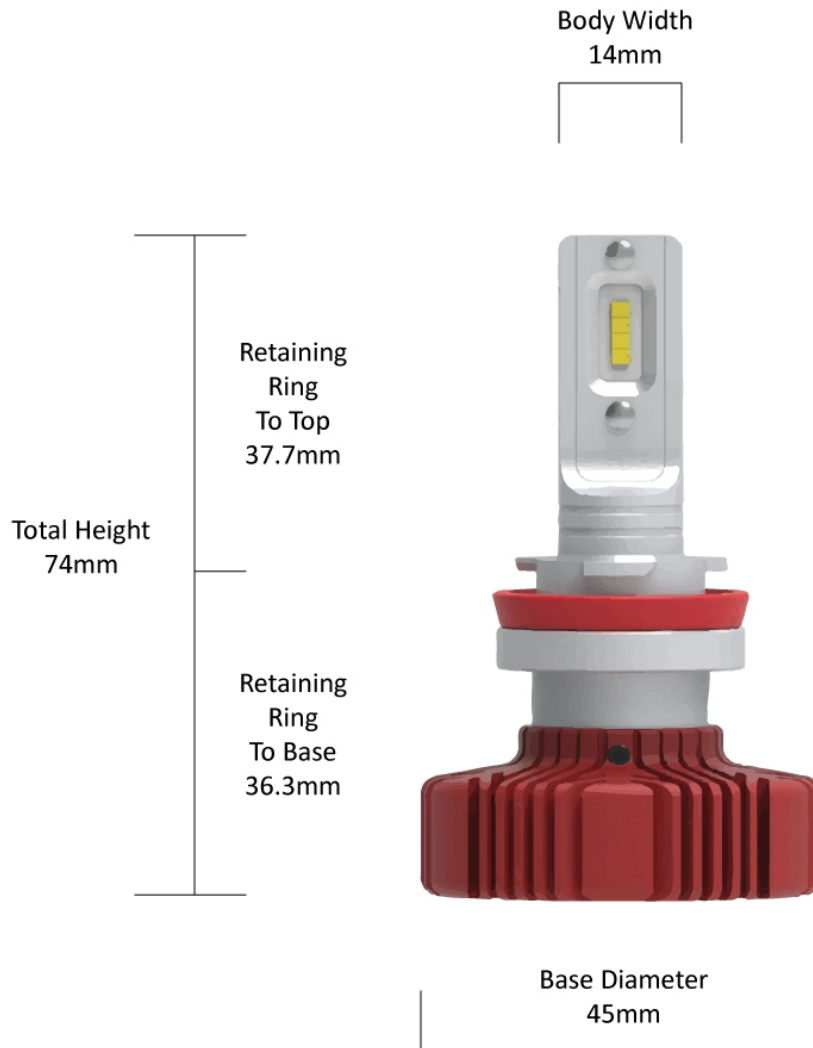

# LED Headlight Conversion Kit - Model Evolution 4000

## Product Dimensions

## Electrical Specifications

<b>Input Voltage</b>	12-24V DC
<b>Operating Voltage</b>	12-24V DC
<b>Wattage</b>	25 W

## Photometric Specifications

---

<b>Effective Lumen Output</b>	2000 per bulb
<b>Nominal LED Color Temperature</b>	6000 K
<b>Beam Pattern(s)</b>	Forward Lighting - Driving