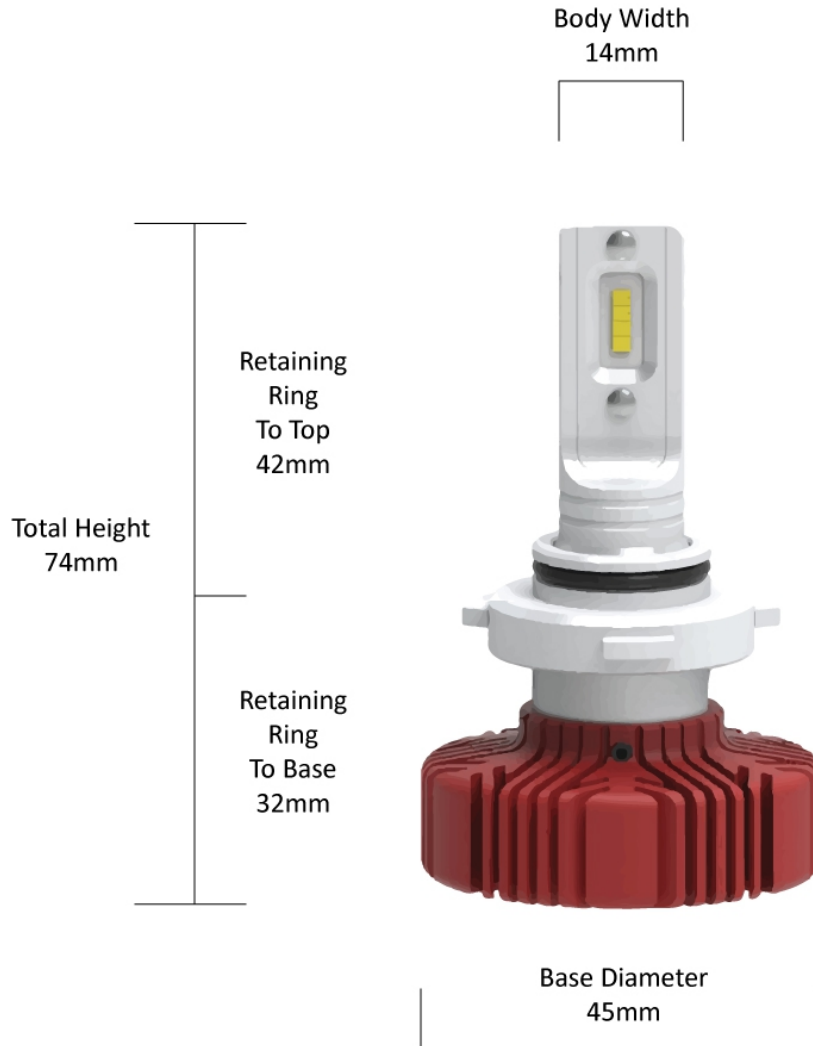

LED Headlight Conversion Kit - Model Evolution 4000

990006

Product Information

| | |
|--------------------------------------|--|
| Description | Model Evolution 4000 - 12/24V LED Bulb Kit 6000K - HB4 |
| Retrofits | HB4 halogen light housings |
| Minimum Operating Temperature | -40 °C |
| Maximum Operating Temperature | 130 °C |
| Connector or Wiring | HB4 |

Product Dimensions

Electrical Specifications

| | |
|--------------------------|-----------|
| Input Voltage | 12-24V DC |
| Operating Voltage | 12-24V DC |
| Wattage | 25 W |

Photometric Specifications

| | |
|--------------------------------------|----------------------------|
| Effective Lumen Output | 2000 per bulb |
| Nominal LED Color Temperature | 6000 K |
| Beam Pattern(s) | Forward Lighting - Driving |