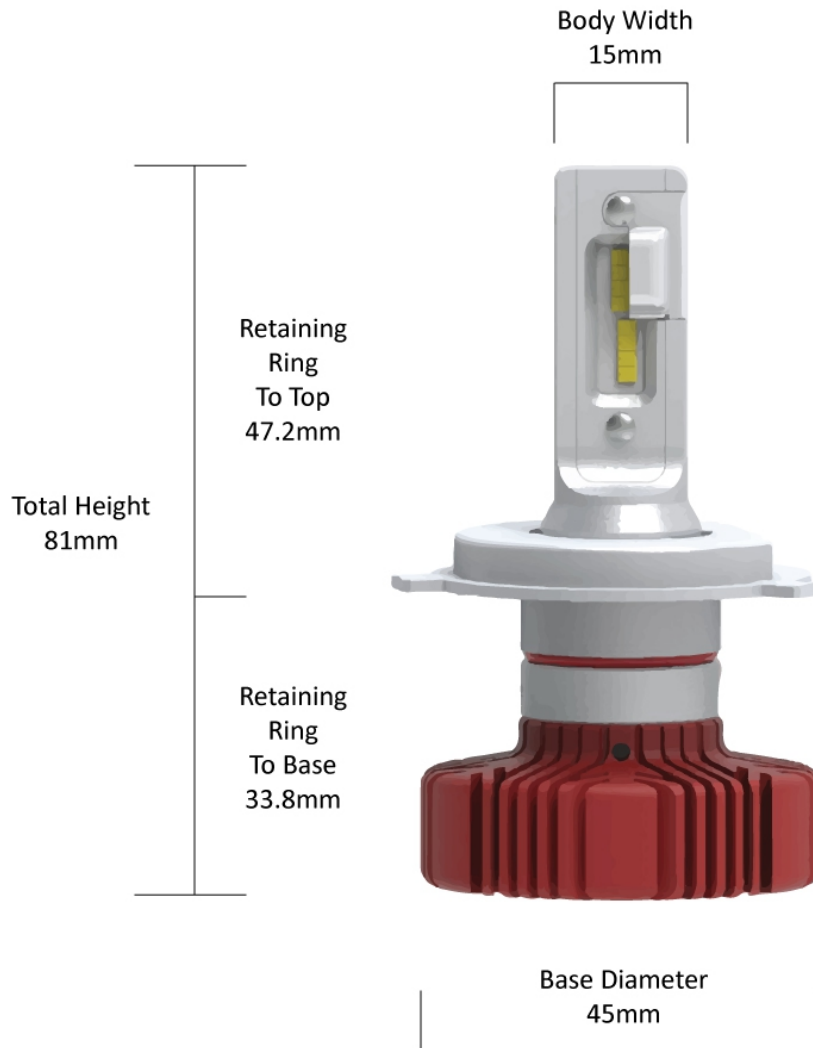

# LED Headlight Conversion Kit - Model Evolution 4000

### Product Information

<b>Description</b>	Model Evolution 4000 - 12/24V LED Bulb Kit 6000K - H4
<b>Retrofits</b>	H4 halogen light housings
<b>Minimum Operating Temperature</b>	-40 °C
<b>Maximum Operating Temperature</b>	130 °C
<b>Connector or Wiring</b>	H4

### Product Dimensions

## Photometric Specifications

---

<b>Effective Lumen Output</b>	2000 per bulb
<b>Nominal LED Color Temperature</b>	6000 K
<b>Beam Pattern(s)</b>	Forward Lighting - Driving