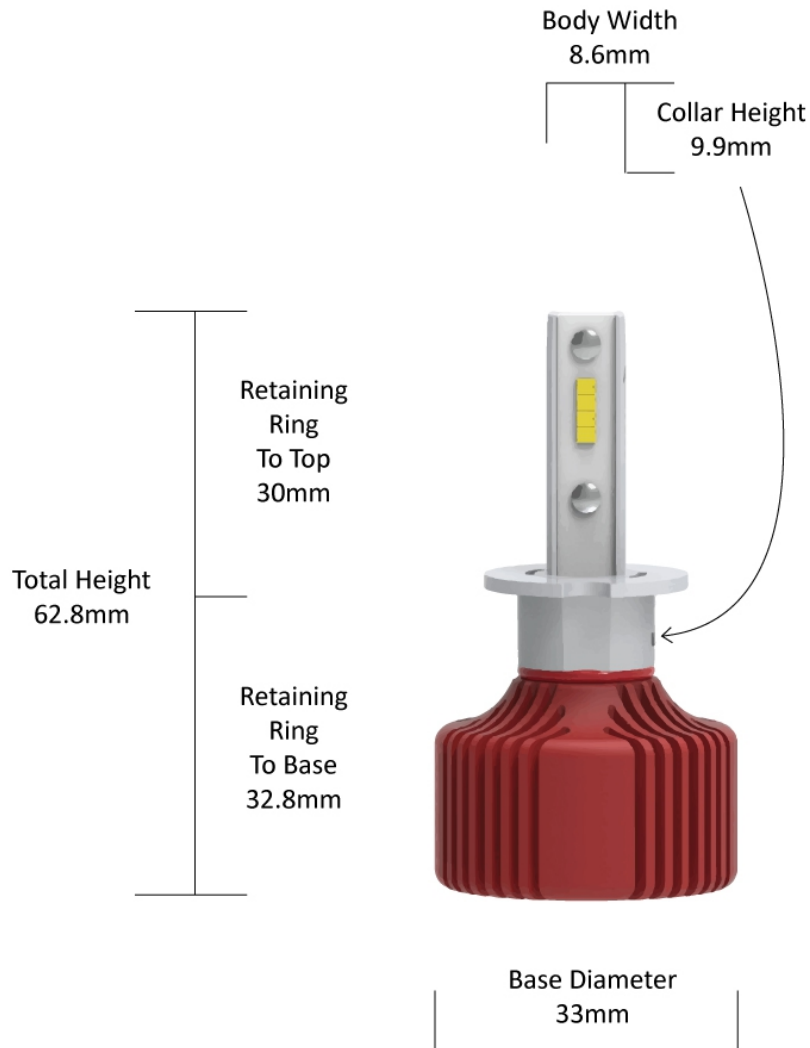

LED Headlight Conversion Kit - Model Evolution 4000

990003

Product Information

| | |
|--------------------------------------|---|
| Description | Model Evolution 4000 - 12/24V LED Bulb Kit 6000K - H3 |
| Retrofits | H3 halogen light housings |
| Minimum Operating Temperature | -40 °C |
| Maximum Operating Temperature | 130 °C |
| Connector or Wiring | H3 |

Product Dimensions

Electrical Specifications

| | |
|--------------------------|-----------|
| Input Voltage | 12-24V DC |
| Operating Voltage | 12-24V DC |
| Wattage | 25 W |

Photometric Specifications

| | |
|--------------------------------------|----------------------------|
| Effective Lumen Output | 2000 per bulb |
| Nominal LED Color Temperature | 6000 K |
| Beam Pattern(s) | Forward Lighting - Driving |